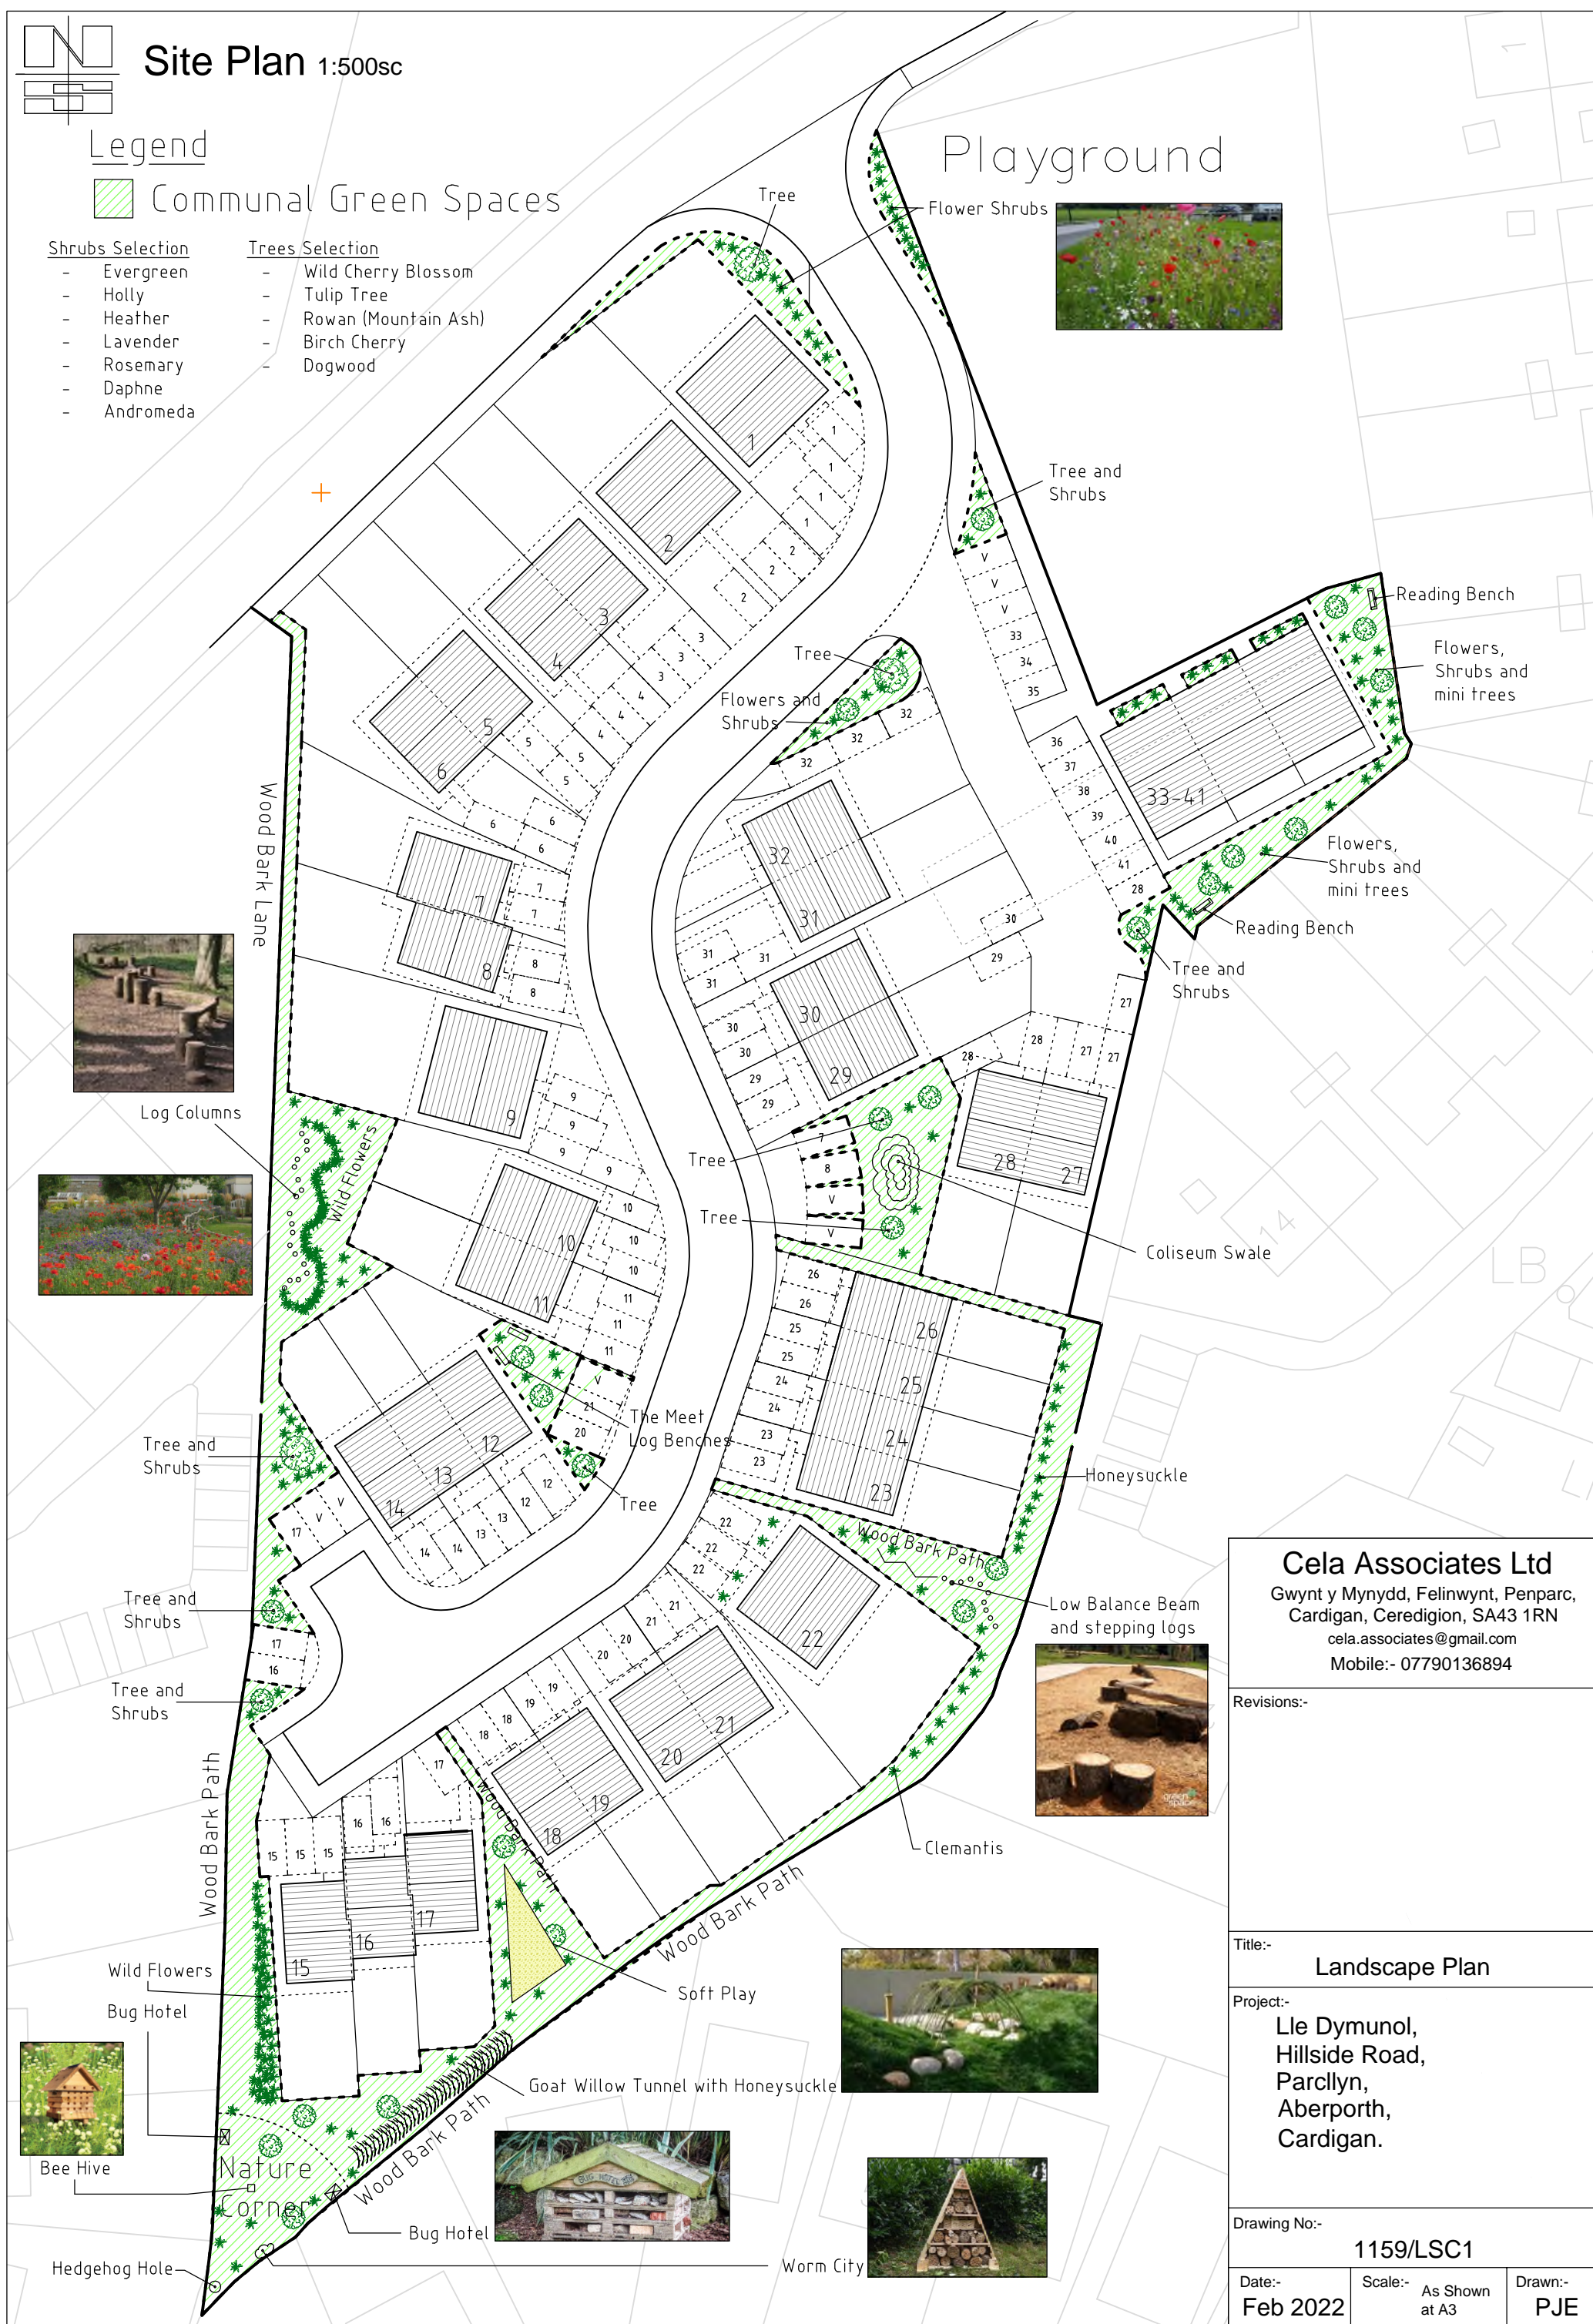

Site Plan 1:500sc

Legend

Communal Green Spaces

Shrubs Selection

- Evergreen
- Holly
- Heather
- Lavender
- Rosemary
- Daphne
- Andromeda

Trees Selection

- Wild Cherry Blossom
- Tulip Tree
- Rowan (Mountain Ash)
- Birch Cherry
- Dogwood

Playground

Log Columns

Wild Flowers

Low Balance Beam and stepping logs

Goat Willow Tunnel with Honeysuckle

Bee Hive

Bug Hotel

Worm City

Drawing No:- **1159/LSC1**

Date:- **Feb 2022** Scale:- **As Shown at A3** Drawn:- **PJE**